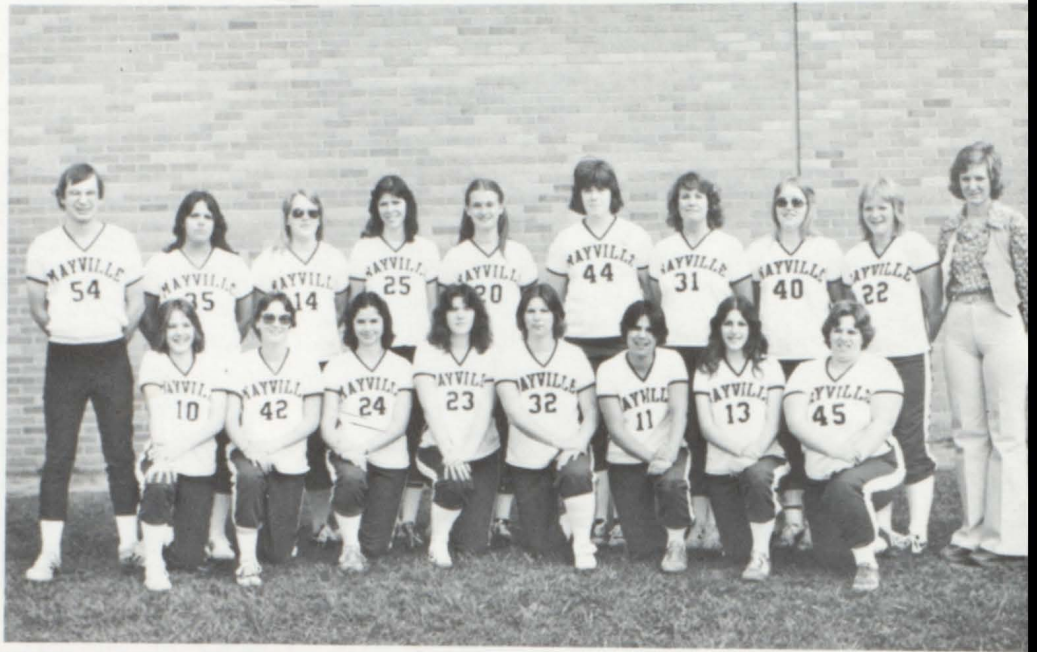

VARSITY SOFTBALL

Mayville	Opponent	
33	Harbor Beach	9
18	St. Mary	0
28	Deckerville	2
4	Imlay City	6
16	Ubley	5
0	Millington	6
22	Bad Axe	12
12	Caro	2
4	Ubley	3
11	Unionville-Seb.	5
20	North Branch	6
8	Reese	2
9	Caro	2
6	Caro	2
0	Millington	9
Districts		
16	Brown City	6
23	Deckerville	4
3	Marlette	6

Back Row: Coach Mabery, T. LaBean, N. Sutphen, H. Penland, S. Ferrell, T. Downing, B. Bean, I. Sutphen, J. Griffis, D. Brown (Mgr.), Second Row: P. Ihrke, K. Franks, K. Lieber, D. Soper, D. Harmon, T. Lieber, S. Lugowski, J. Walker.